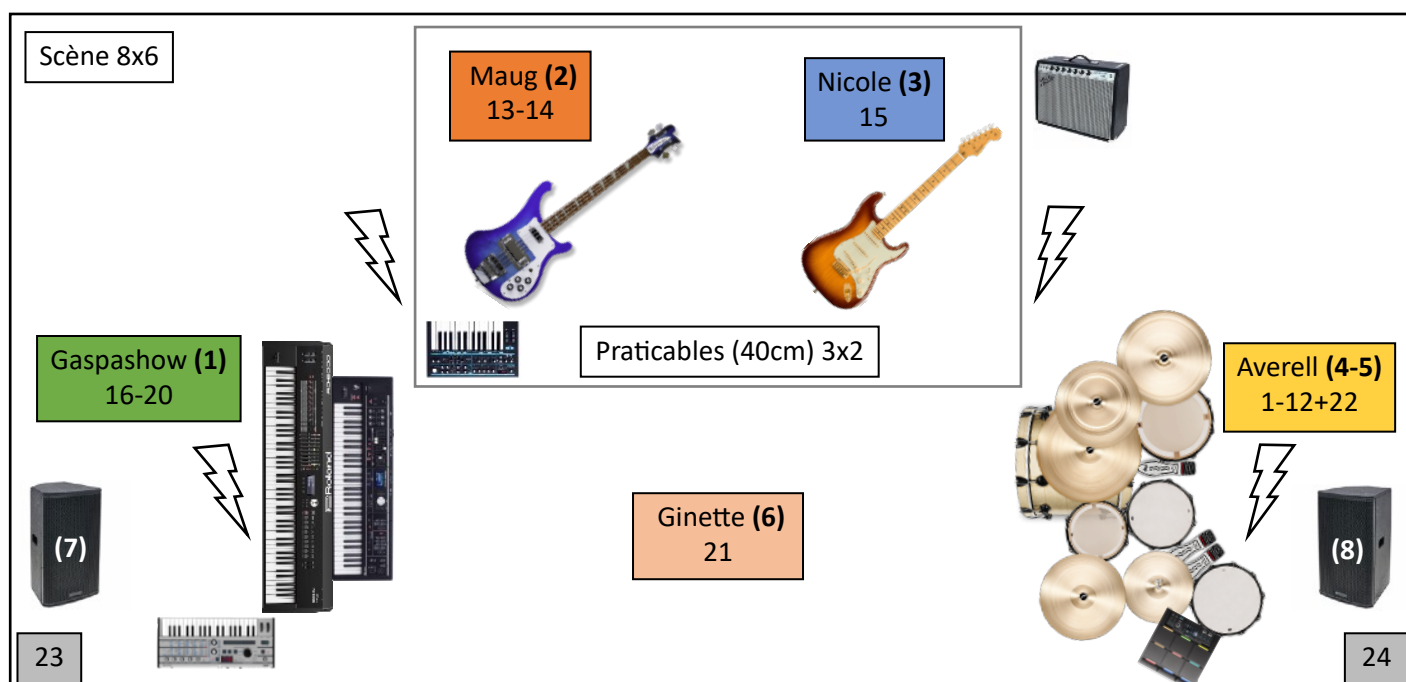

# Access Crew - Fiche Technique 02-2023

funk pop disco

Johann : 06 35 18 15 77

johann.abadie@gmail.com

IN	Instruments	Micros	Pieds
1	Kick in	Beta91	
2	Kick out	D6	PP
3	Snare 1	i5	
4	Snare 2	SM57	PP
5	Hi-hat	SM81	PP
6	Tom 10 "	D2	
7	Tom 14 "	D4	
8	Cymbales front	CM4 / SM81	
9	Cymbales side	CM4 / SM81	
10	Clic	D.I.	
11	Pad L	D.I.	
12	Pad R	D.I.	
13	Bass	D.I.	
14	Moog	D.I.	
15	Guitar	SM57	PP
16	Talkbox	KMS105	
17	Keyboard 1 L	XLR	
18	Keyboard 1 R	XLR	
19	Keyboard 2 L	D.I.	
20	Keyboard 2 R	D.I.	
21	Lead voice	KMS105	GP
22	Drums voice	Beta58	GP
23	Ambiance salle L	Hypercardio	GP
24	Ambiance salle R	Hypercardio	GP

OUT	Dénomination	Type
(1)	Gaspashow	In Ear (mono)
(2)	Maug	In Ear (mono)
(3)	Nicole Kitschman	In Ear (mono)
(4)	Averell L	In Ear (stéréo)
(5)	Averell R	
(6)	Ginette	In Ear (mono)
(7)	Side L	
(8)	Side R	