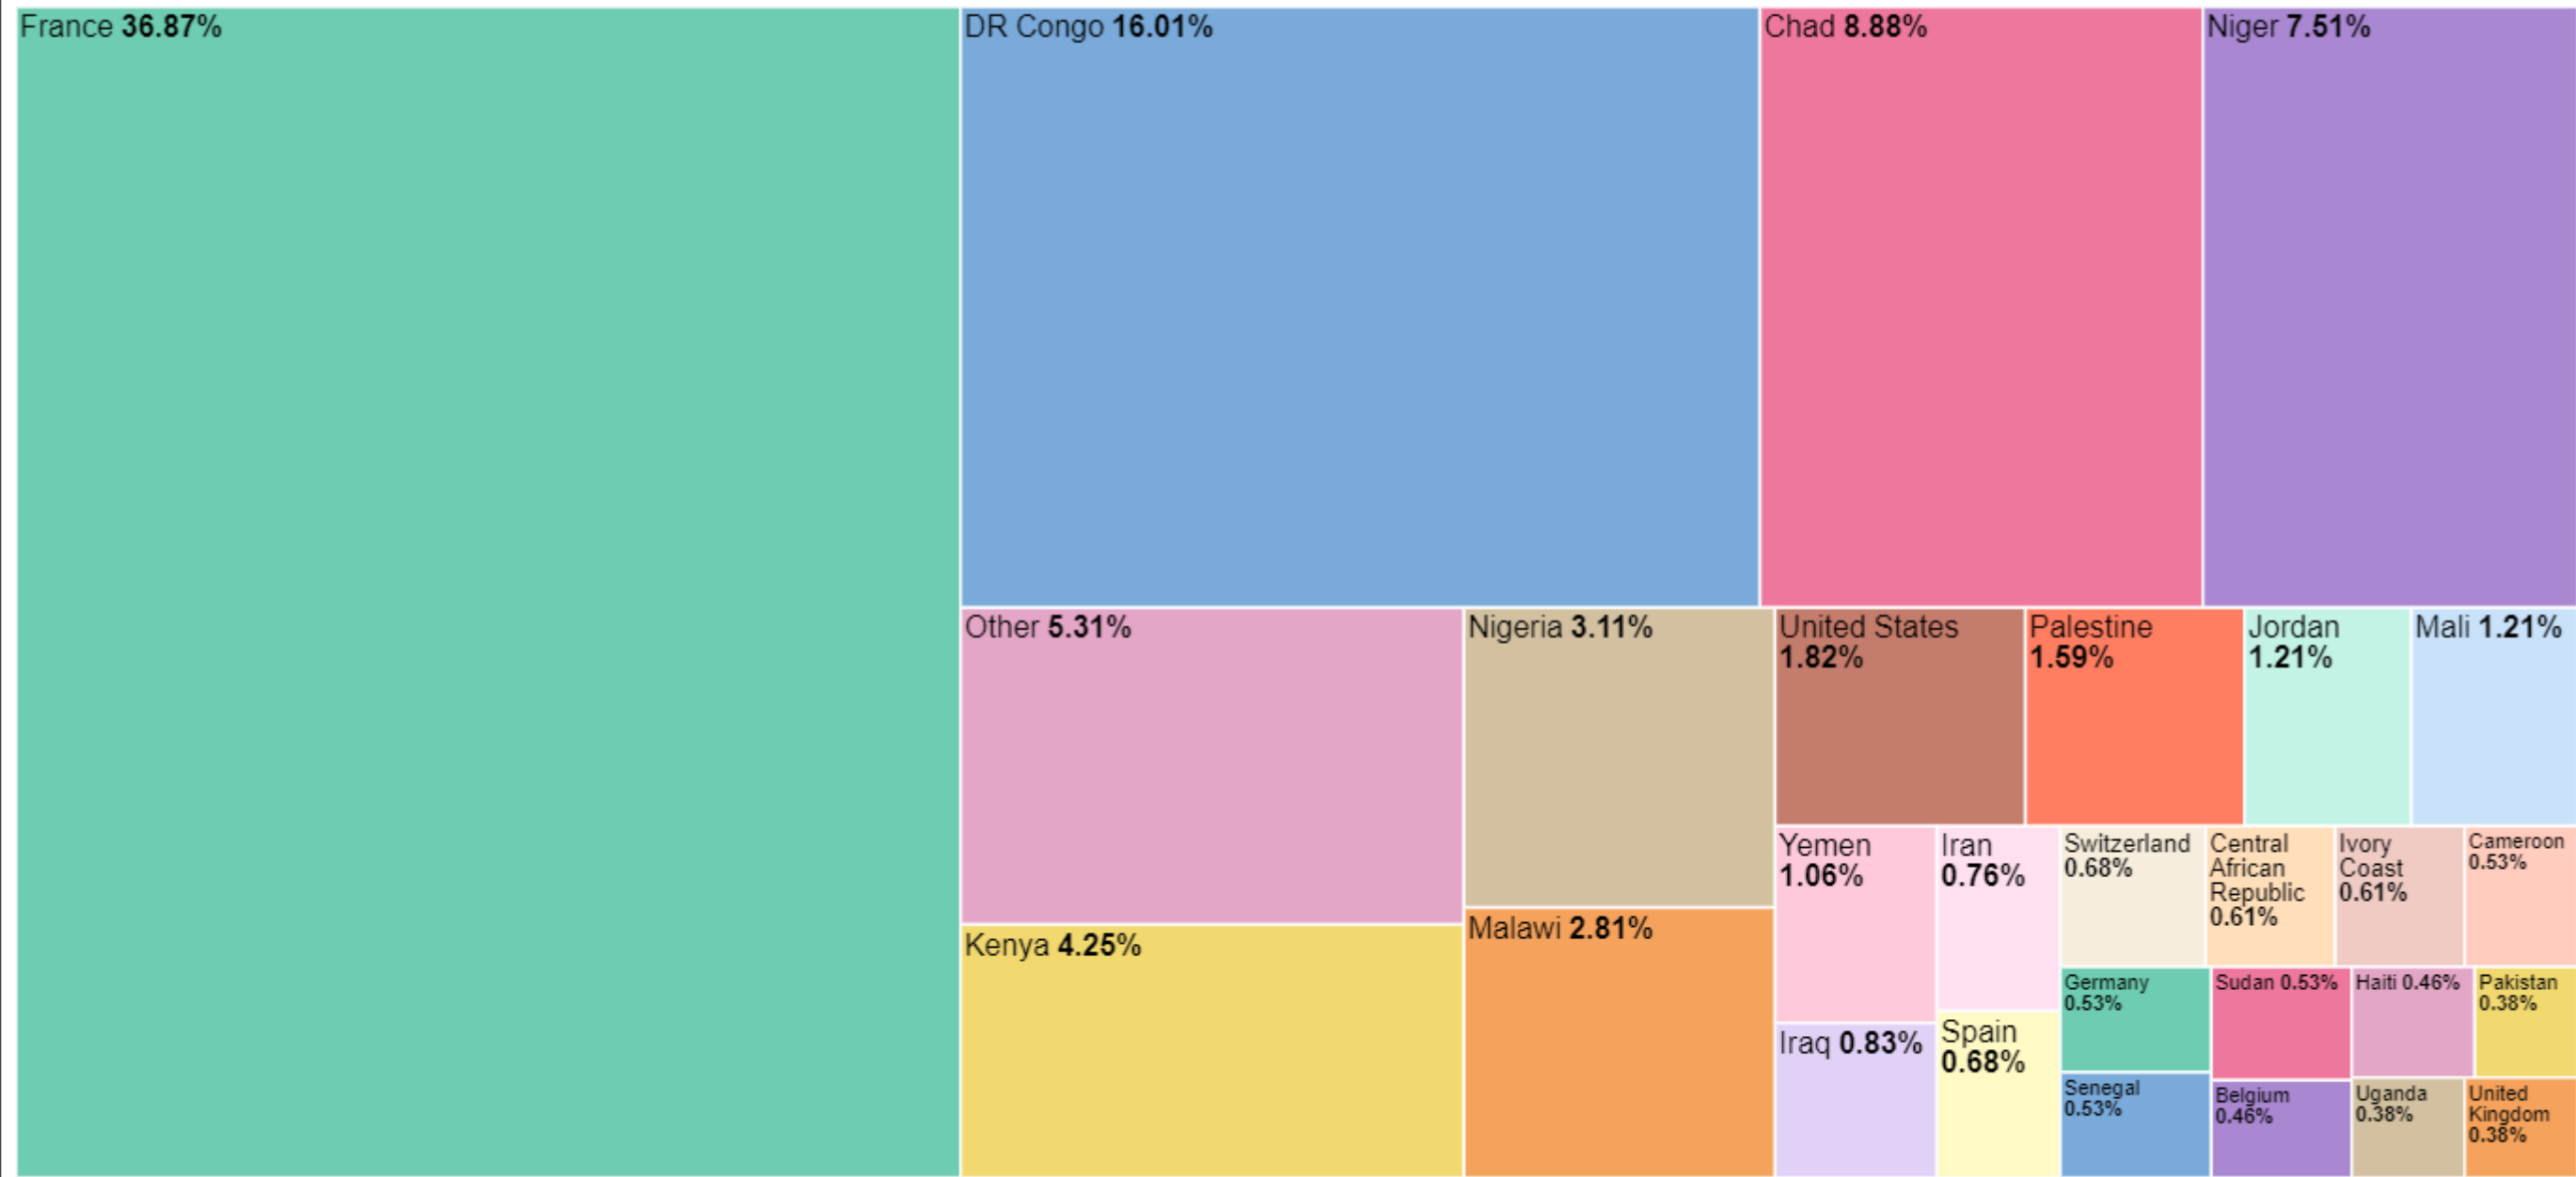

Pays t	Nombre de viewers #	Pays t	Nombre de viewers #	Pays t	Nombre de viewers #
France	395	Kenya	4	Hong Kong	1
DR Congo	145	Mauritania	4	Indonesia	1
Niger	78	Somalia	4	Lebanon	1
United States	69	Greece	3	Luxembourg	1
Cameroon	54	India	3	Pakistan	1
United Kingdom	36	Israel	3	Philippines	1
Switzerland	26	Malawi	3	Portugal	1
Nigeria	18	Mozambique	3	Romania	1
Belgium	17	Burkina Faso	2	Russia	1
Uganda	16	Eswatini	2	Singapore	1
Netherlands	15	Iraq	2	South Korea	1
Japan	14	Italy	2	South Sudan	1
Senegal	12	Jordan	2	Tanzania	1
Spain	11	Madagascar	2	Togo	1
Yemen	11	Mali	2	Vietnam	1
Germany	9	Mexico	2	Zimbabwe	1
South Africa	9	Papua New Guinea	2		
Ireland	8	Paraguay	2		
United Arab Emirates	8	Sudan	2		
Canada	7	Algeria	1		
Ivory Coast	6	Argentina	1		
Palestine	6	Austria	1		
Sweden	5	Central African Republic	1		
Ghana	4	Czechia	1		
Guinea	4	Denmark	1		

< 1 2 3 >

< 1 2 3 >

< 1 2 3 >

SAMEDI 11 JUIN – MSF

Origine Viewers Jun 11, 2022 @ 08:20:00.000 to Jun 11, 2022 @ 20:00:00.000

Count Viewers Jun 11, 2022 @ 08:20:00.000 to Jun 11, 2022 @ 20:00:00.000

1,318
Visiteurs Uniques