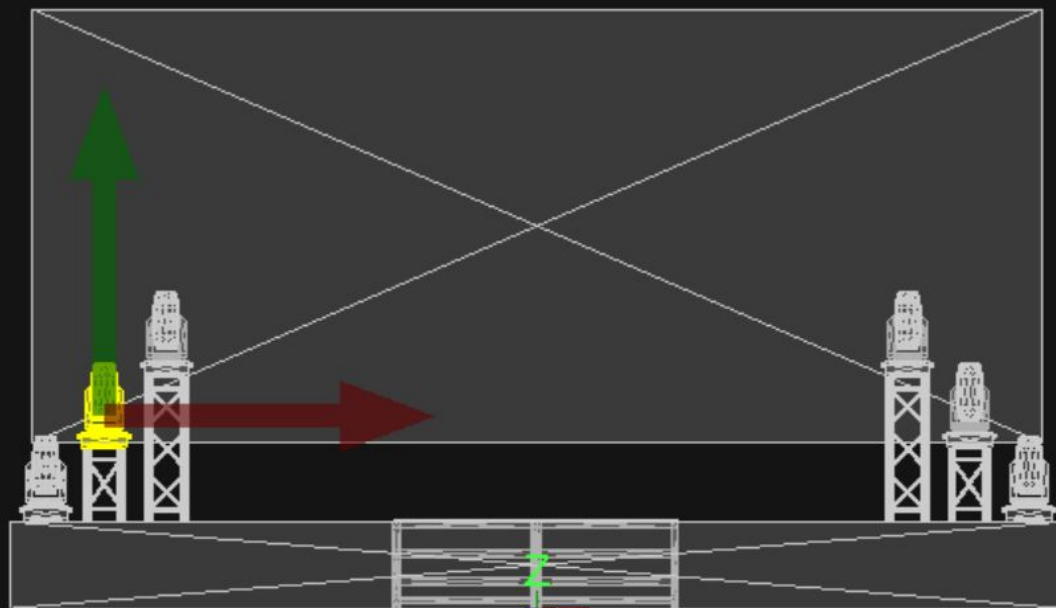

Floor front

2
grandMA

M A
LIGHTING