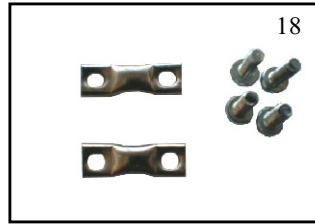

5250/7 FOCUS KNOB BLACK MK2

5240/11 CABLE CLAMP PACK OF 2 PIECES