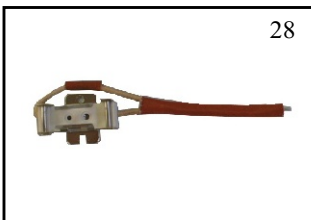

QUARTZCOLOR

BAMBINO 500w Fresnel

Pièces détachées

27620 BAMBINO 500W EUR. 230V (Lyre en U ou L)

28080 Colour Frame EUR

28103 Colour Frame USA / CAN

28040 4 Leaf Barndoor

28102 8 Leaf Barndoor

153/1 SWITCH EUROPE 250V - 8A

5660/5 IN LINE SWITCH HOUSING BASE PLUS COVER

5250/15 INPUT CABLE ASSEMBLY EUROPE

5240/11 CABLE CLAMP PACK OF 2 PIECES

5240/13 LAMPSOCKET ASSEMBLY

5140/36 CERAMIC TERMINAL BLOCK E72 PACK OF 3 PIECES

5250/150 FOCUS PLUS STIRRUP LOCKOFF KNOBS GBLACK AND HARDWARE KIT MK2

5240/12 MANUAL STIRRUP

5240/21 MANUAL ONE SIDED STIRRUP

5240/17 HINGED BRACKET USA / CAN

153/2 SWITCH EUROPE USA / CAN 125V- 20A 250V- 10A

5250/22 IN LINE SWITCH CABLE ASSEMBLY USA / CAN

5240/16 FIXED BRACKETS PCK OF 3 PIECES

5240/113 LAMPSOCKET ASSEMBLY ONLY 230V

QUARTZCOLOR