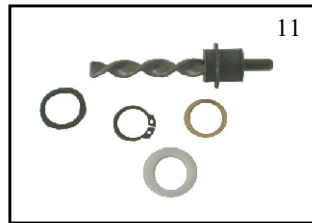

QUARTZCOLOR

BAMBINO 500w Fresnel

Pièces détachées

27620 BAMBINO 500W EUR. 230V (Lyre en U ou L)

28080 Colour Frame EUR

28103 Colour Frame USA / CAN

28040 4 Leaf Barndoor

28102 8 Leaf Barndoor

Sheet n°5 – 992.50.12

Date January 2004 - 3st revision – Date September 2005

5240

5240/180 WIRE GUARD ASSEMBLY

5240/1 LENS DIA. 90 MM

250/19 MIRROR – PACK OF 3 PIECES

250/4 LENS CLIPS PACK OF 9 PIECES

5240/110 CARRIAGE AND MIRROR SUPPORT MK2

5240/2 FIXED BRACKETS PCK OF 3 PIECES

5240/3 HINGED BRACKET EUROPE

5240/105 DOOR LOCK

5240/4 HINGE PIN

5250/6 FOCUS DRIVE ASSEMBLY

5240/9 GUIDE RAILS

5240/8 GUIDE RAILS SUPPORT

5250/7 FOCUS KNOB BLACK MK2

153/1 SWITCH EUROPE 250V - 8A

5660/5 IN LINE SWITCH HOUSING BASE PLUS COVER

5250/15 INPUT CABLE ASSEMBLY EUROPE

5240/11 CABLE CLAMP PACK OF 2 PIECES

5240/13 LAMPSOCKET ASSEMBLY

5140/36 CERAMIC TERMINAL BLOCK E72 PACK OF 3 PIECES