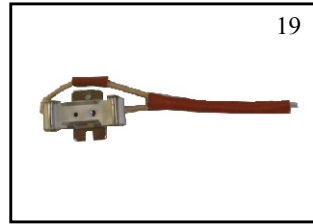

QUARTZCOLOR

BAMBINO 500w Fresnel

Pièces détachées

27620 BAMBINO 500W EUR. 230V (Lyre en U ou L)

28080 Colour Frame EUR

28103 Colour Frame USA / CAN

28040 4 Leaf Barndoor

28102 8 Leaf Barndoor

5240/2 FIXED BRACKETS PCK OF 3 PIECES

5240/3 HINGED BRACKET EUROPE

5240/105 DOOR LOCK

5240/4 HINGE PIN

5250/6 FOCUS DRIVE ASSEMBLY

5240/9 GUIDE RAILS

5240/8 GUIDE RAILS SUPPORT

5250/7 FOCUS KNOB BLACK MK2

153/1 SWITCH EUROPE 250V - 8A

5660/5 IN LINE SWITCH HOUSING BASE PLUS COVER

5250/15 INPUT CABLE ASSEMBLY EUROPE

5240/11 CABLE CLAMP PACK OF 2 PIECES

5240/13 LAMPSOCKET ASSEMBLY

5140/36 CERAMIC TERMINAL BLOCK E72 PACK OF 3 PIECES

5250/150 FOCUS PLUS STIRRUP LOCKOFF KNOBS GBLACK AND HARDWARE KIT MK2

5240/12 MANUAL STIRRUP

5240/21 MANUAL ONE SIDED STIRRUP

5240/17 HINGED BRACKET USA / CAN

153/2 SWITCH EUROPE USA / CAN 125V- 20A 250V- 10A