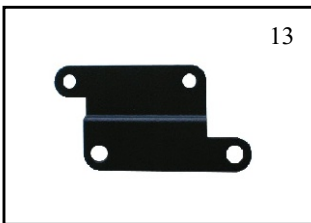

QUARTZCOLOR

BAMBINO 500w Fresnel

Pièces détachées

27620 BAMBINO 500W EUR. 230V (Lyre en U ou L)

28080 Colour Frame EUR

28103 Colour Frame USA / CAN

28040 4 Leaf Barndoor

28102 8 Leaf Barndoor

Sheet n°5 – 992.50.12

Date January 2004 - 3st revision – Date September 2005

5240

5240/180 WIRE GUARD ASSEMBLY

5240/1 LENS DIA. 90 MM

250/19 MIRROR – PACK OF 3 PIECES

250/4 LENS CLIPS PACK OF 9 PIECES

5240/110 CARRIAGE AND MIRROR SUPPORT MK2

5240/2 FIXED BRACKETS PCK OF 3 PIECES

5240/3 HINGED BRACKET EUROPE

5240/105 DOOR LOCK

5240/4 HINGE PIN

5250/6 FOCUS DRIVE ASSEMBLY

5240/9 GUIDE RAILS

5240/8 GUIDE RAILS SUPPORT

5250/7 FOCUS KNOB BLACK MK2

153/1 SWITCH EUROPE 250V - 8A

5660/5 IN LINE SWITCH HOUSING BASE PLUS COVER

5250/15 INPUT CABLE ASSEMBLY EUROPE

5240/11 CABLE CLAMP PACK OF 2 PIECES

5240/13 LAMPSOCKET ASSEMBLY

5140/36 CERAMIC TERMINAL BLOCK E72 PACK OF 3 PIECES