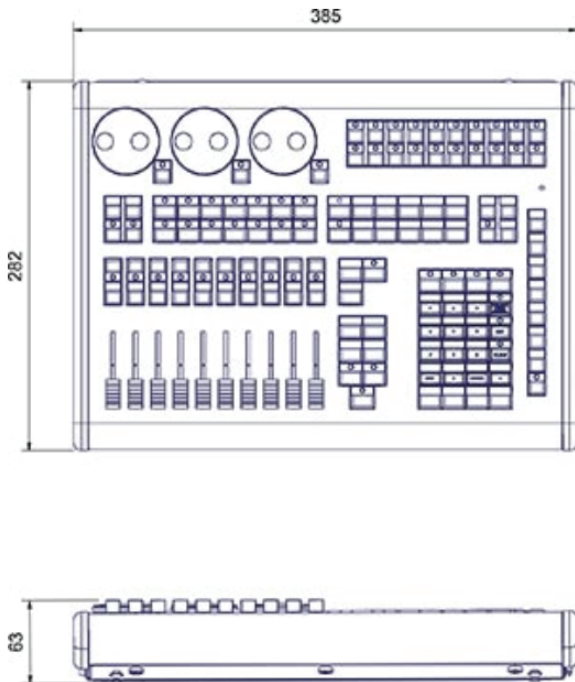

	Console Only	Console in Flight case	Console packed in Flight case
Dimensions (mm):	480 x 360 x 190	N/A	N/A
Weights:	4.9 Kg / 7.5Kg packed	N/A	N/A