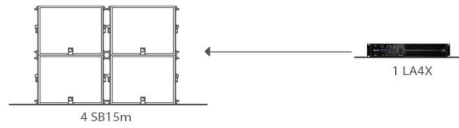

4 SB15m STANDARD OR CARDIOID