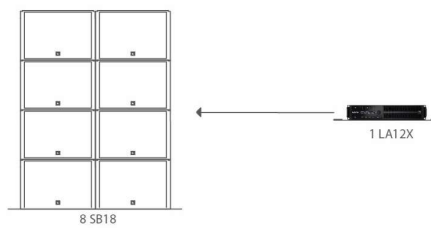

8 SB18 STANDARD OR CARDIOID