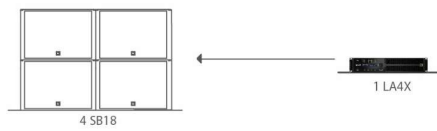

4 SB18 STANDARD OR CARDIOID