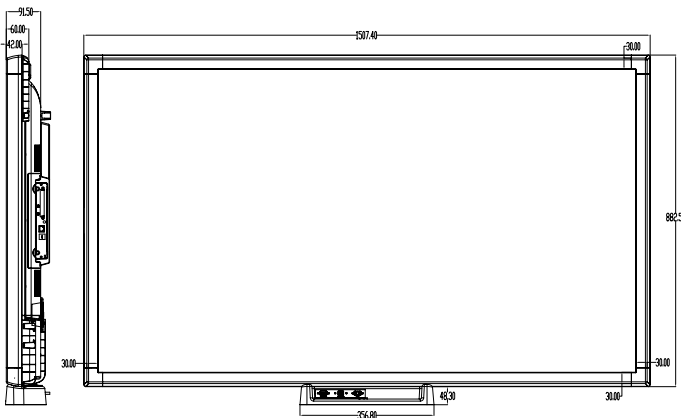

Touch Screen (Overlay Design)		
Type of Touch Technology	Infrared (IR) Technology	Infrared (IR) Technology
Supported Point	10 Points	10 Points
Sensitivity	Any touch with finger, gloved hand or pointer	Any touch with finger, gloved hand or pointer
Connectivity	HID, TUIO, Flash	HID, TUIO, Flash
Supported OS and applications	Windows®7, Windows®8, Windows®10, Vista, XP, Mac® OS, Linux, Android	Windows®7, Windows®8, Windows®10, Vista, XP, Mac® OS, Linux, Android
Orientation	Portrait and landscape support	Portrait and landscape support
Calibration	No need	No need
Accuracy	%90 <	%90 <
Reporting Rate	Up to 450 fps	Up to 450 fps
Glass type	Anti Glared (AG), Tempered	Anti Glared (AG), Tempered
Frame rate	up to 450 fps	up to 450 fps
Communication	USB 2.0	USB 2.0
Power supply Mode	USB	USB
Supply voltage	DC 5V +/- 5%	DC 5V +/- 5%
Average current	<400mA	<400mA
Response time	<10ms	<10ms
Touch Accuracy	+/-2mm (over 90% area)	+/-2mm (over 90% area)
Object sizes for touch	5mm	5mm
Touch Durability	Unlimited	Unlimited
HID compatibility	Yes USB	Yes USB

* Specifications and features are subject to change without prior notice.

65"