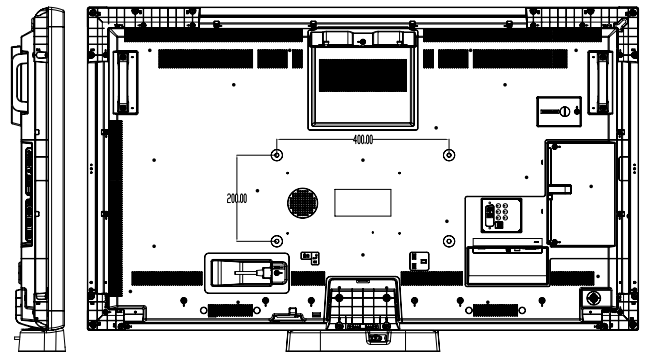

Touch Screen (Overlay Design)		
Type of Touch Technology	Infrared (IR) Technology	Infrared (IR) Technology
Supported Point	10 Points	10 Points
Sensitivity	Any touch with finger, gloved hand or pointer	Any touch with finger, gloved hand or pointer
Connectivity	HID, TUIO, Flash	HID, TUIO, Flash
Supported OS and applications	Windows®7, Windows®8, Windows®10, Vista, XP, Mac® OS, Linux, Android	Windows®7, Windows®8, Windows®10, Vista, XP, Mac® OS, Linux, Android
Orientation	Portrait and landscape support	Portrait and landscape support
Calibration	No need	No need
Accuracy	%90 <	%90 <
Reporting Rate	Up to 450 fps	Up to 450 fps
Glass type	Anti Glared (AG), Tempered	Anti Glared (AG), Tempered
Frame rate	up to 450 fps	up to 450 fps
Communication	USB 2.0	USB 2.0
Power supply Mode	USB	USB
Supply voltage	DC 5V +/- 5%	DC 5V +/- 5%
Average current	<400mA	<400mA
Response time	<10ms	<10ms
Touch Accuracy	+/-2mm (over 90% area)	+/-2mm (over 90% area)
Object sizes for touch	5mm	5mm
Touch Durability	Unlimited	Unlimited
HID compatibility	Yes USB	Yes USB

* Specifications and features are subject to change without prior notice.

65"