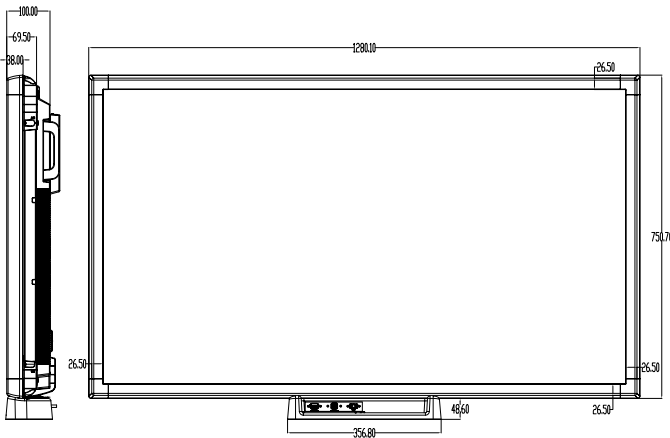

Touch Screen (Overlay Design)		
Type of Touch Technology	Infrared (IR) Technology	Infrared (IR) Technology
Supported Point	10 Points	10 Points
Sensitivity	Any touch with finger, gloved hand or pointer	Any touch with finger, gloved hand or pointer
Connectivity	HID, TUIO, Flash	HID, TUIO, Flash
Supported OS and applications	Windows®7, Windows®8, Windows®10, Vista, XP, Mac® OS, Linux, Android	Windows®7, Windows®8, Windows®10, Vista, XP, Mac® OS, Linux, Android
Orientation	Portrait and landscape support	Portrait and landscape support
Calibration	No need	No need
Accuracy	%90 <	%90 <
Reporting Rate	Up to 450 fps	Up to 450 fps
Glass type	Anti Glared (AG), Tempered	Anti Glared (AG), Tempered
Frame rate	up to 450 fps	up to 450 fps
Communication	USB 2.0	USB 2.0
Power supply Mode	USB	USB
Supply voltage	DC 5V +/- 5%	DC 5V +/- 5%
Average current	<400mA	<400mA
Response time	<10ms	<10ms
Touch Accuracy	+/-2mm (over 90% area)	+/-2mm (over 90% area)
Object sizes for touch	5mm	5mm
Touch Durability	Unlimited	Unlimited
HID compatibility	Yes USB	Yes USB

* Specifications and features are subject to change without prior notice.

55"